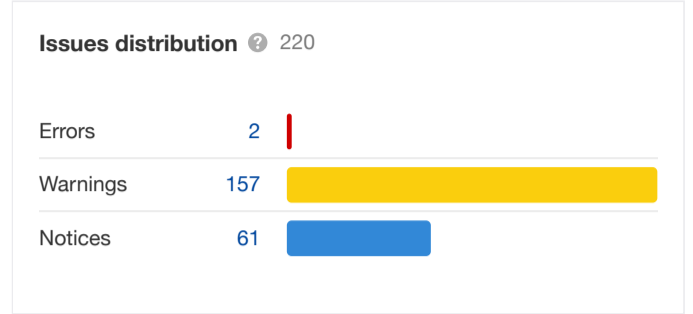

10 Jan 2025 Selltix (selltix.live/)

Overview [How to use](#)

Top Issues

[Export all issues](#)

Issue	Crawled	Change	Added	New	Removed	Missing
<span>⚠</span> Page has no outgoing links	2			0		
<span>ⓘ</span> 3XX redirect	39			0		
<span>ⓘ</span> Open Graph tags incomplete	20			0		
<span>ⓘ</span> X (Twitter) card incomplete	20			0		
<span>ⓘ</span> Redirected page has no incoming internal links	19			0		
<span>ⓘ</span> HTTPS to HTTP redirect	19			0		
<span>ⓘ</span> Page has links to redirect	18			0		
<span>ⓘ</span> Meta description too long ⚡	11			0		
<span>ⓘ</span> Meta description too short ⚡	4			0		
<span>ⓘ</span> Title too long ⚡	3			0		