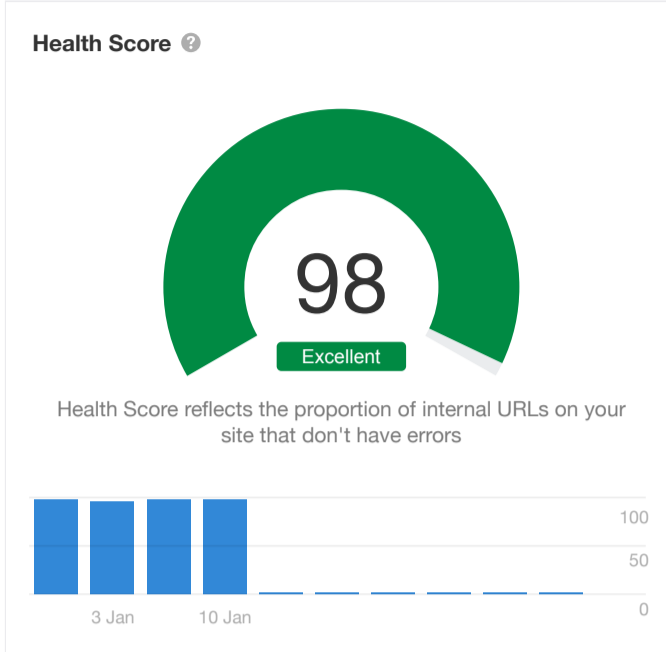

10 Jan 2025 Selltix (selltix.live/)

Overview [How to use](#)

Top Issues

[Export all issues](#)

Issue	Crawled	Change	Added	New	Removed	Missing
<span>⚠</span> Page has no outgoing links	2			0		
<span>ⓘ</span> 3XX redirect	39			0		
<span>ⓘ</span> Open Graph tags incomplete	20			0		
<span>ⓘ</span> X (Twitter) card incomplete	20			0		
<span>ⓘ</span> Redirected page has no incoming internal links	19			0		
<span>ⓘ</span> HTTPS to HTTP redirect	19			0		
<span>ⓘ</span> Page has links to redirect	18			0		
<span>ⓘ</span> Meta description too long ⚡	11			0		
<span>ⓘ</span> Meta description too short ⚡	4			0		
<span>ⓘ</span> Title too long ⚡	3			0		